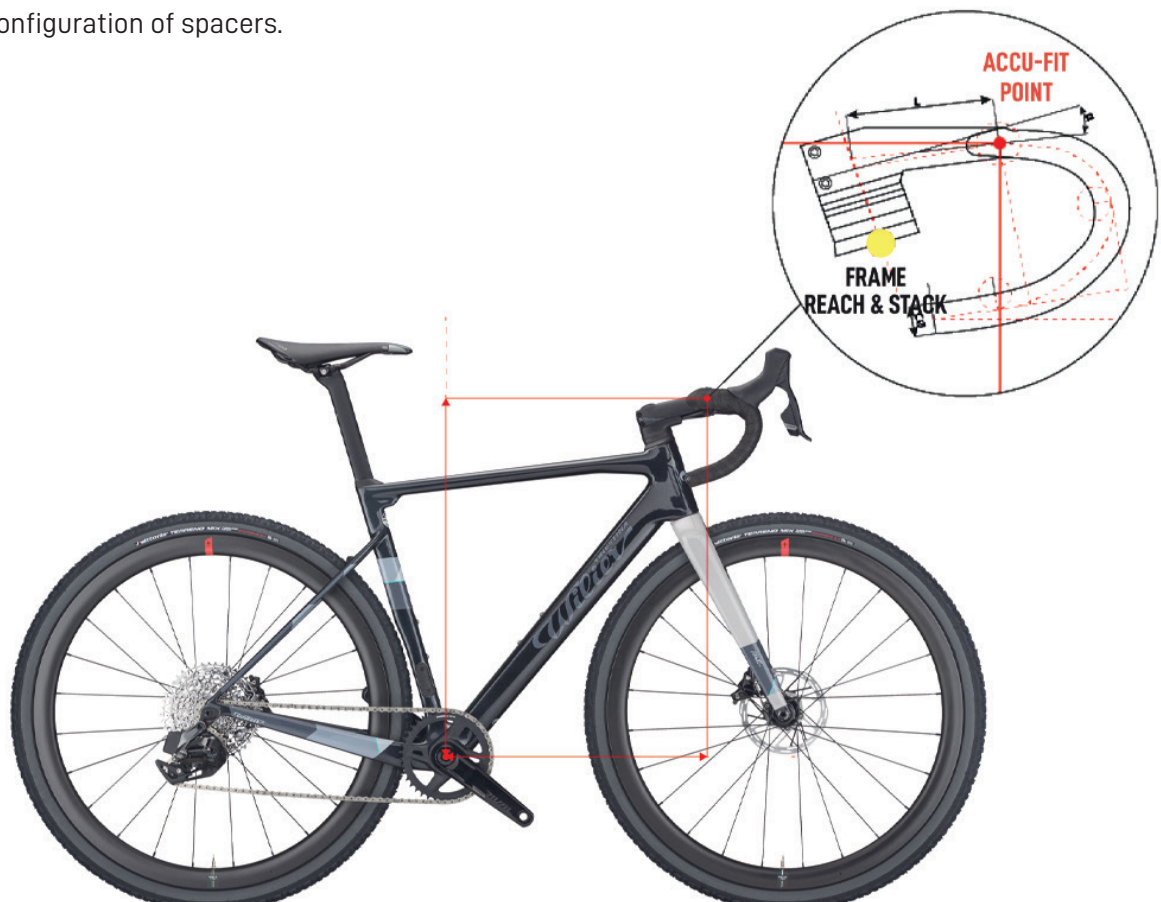

# RAVESL

Correct positioning in the saddle is one of the most important issues for cyclists, especially for competitors and long-distance cyclists. While with steel bikes, it was relatively easy to measure the length of the tubes, as the years passed, and with the introduction of sloping top tubes, defining measurements has become increasingly complex.

So, in addition to the classic values of height, length and angles, we now consider reach & stack data, and horizontal and vertical distance values between the centre of the bottom bracket and the centre of the upper part of the head tube.

As manufacturers of frames and monocoque handlebars, we have added a new value to the measurement of the frame which combines the length of the head tube and the dimensions of the monocoque handlebar.

This coordinate, called **ACCU-FIT**, determines the distance between the centre of the bottom bracket and the centre of the handlebar. It is clear that for every model there are as many coordinates as there are frame sizes multiplied by the number of handlebar sizes and the configuration of spacers.